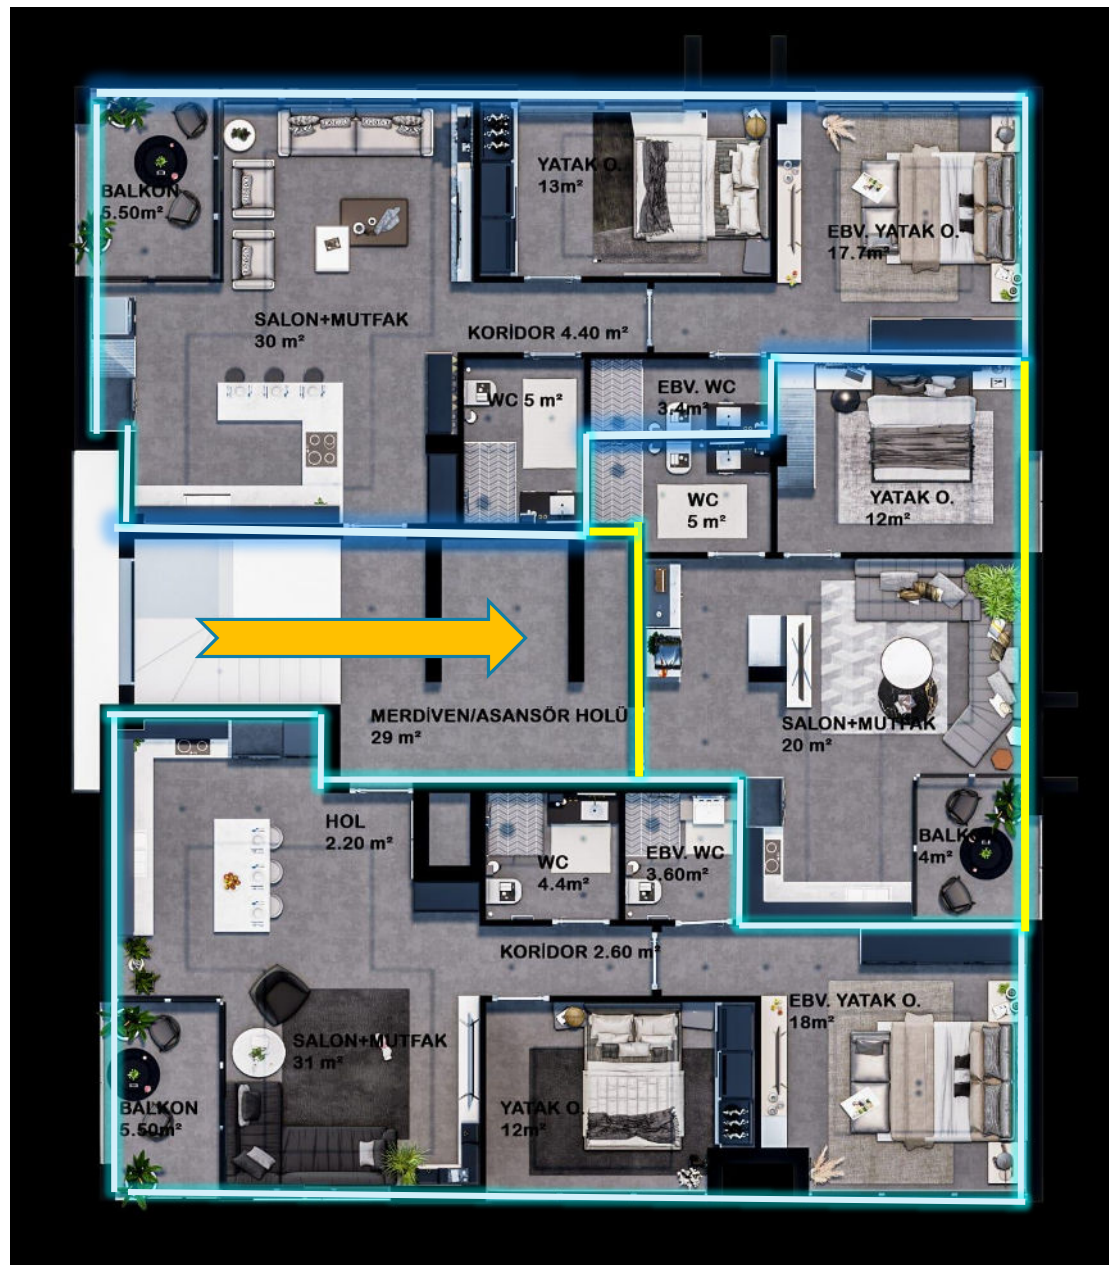

# FLAT TYPES

IT IS 5 STORY APARTMENT

TOTALLY 14 FLATS

4 UNITS 1+1

8 UNITS 2+1

2 UNITS PENTHOUSE+ROOF TERRACE

# FLOORS PLAN

In each floor we have two 2+1

And one 1+1

And in 5<sup>th</sup> floor we have 2 penthouse

# PENTHOUSE PLAN

There are two pent houses+50 m private roof terrace

# 2+1

Left side of the staircase

Kitchen and living room	30 m
Corridor	4.40 m
Master bedroom	17.7 m
Bedroom	13 m
WC	5 m
WC master	3.4 m
Balcony	5.50 m
Totally	95 m